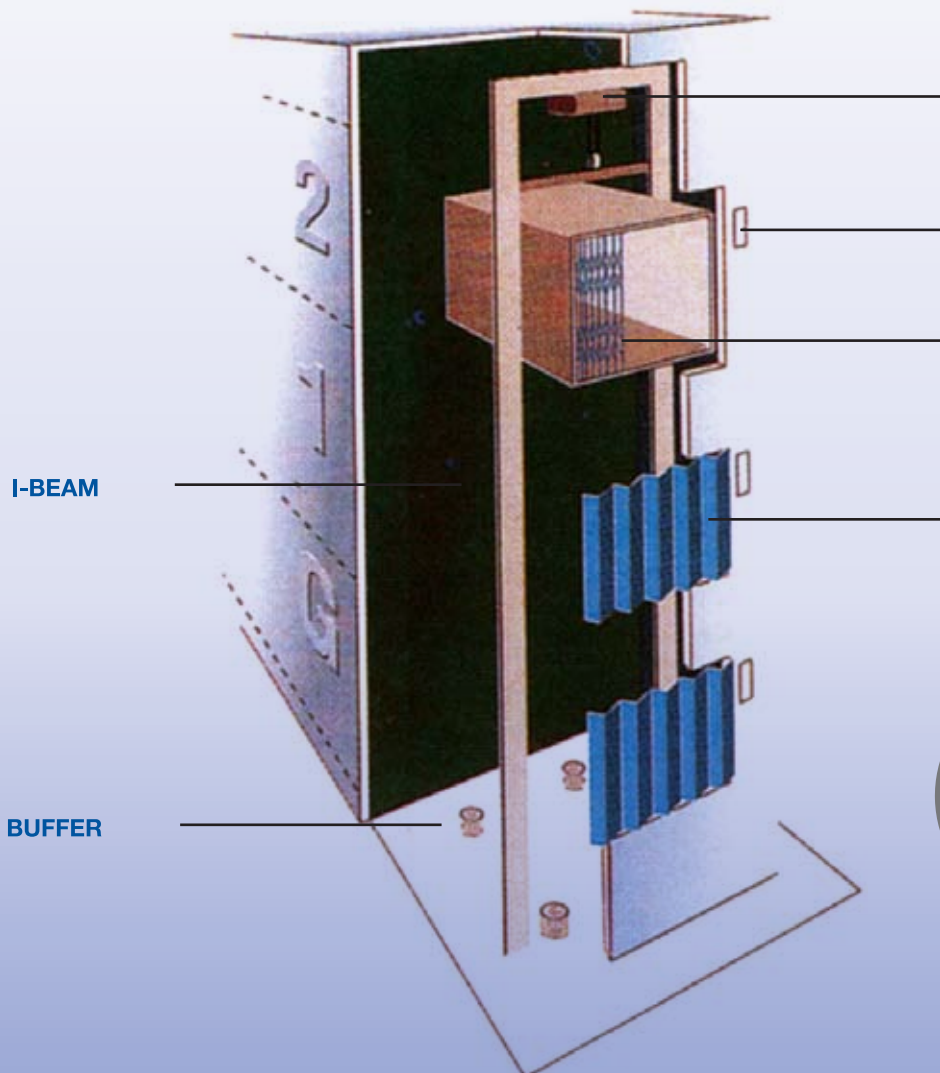

GOODSHOIST

- Expanded Metal Lift Shaft Motor Room

WIRE ROPE HOIST

CONTROL PANEL WITH INDICATOR

COLLAPSIBLE GATE WITHOUT SHUTTER

COLLAPSIBLE GATE WITH SHUTTER

Imported safety catch

SALIENT FEATURES

SAFETY CATCH SYSTEM

Imported safety catch system prevents free fall of cage in the event of wire rope failure.

A.C. BRAKING SYSTEM

Immediate braking action, better efficiency & no hassle of burning rectifiers.

Prevent the cage from over lowering and over hoisting at the upper and lower limits.

EMERGENCY BUTTON C/W LOCK

Stop the operation of goodshoist in the event of emergency and prevents unauthorized usage.

CONTROL PANEL WITH DIGITAL INDICATOR

Each landing floor will have digital indicator showing the position of the car cage. All controls will be automatic and of single push button type based on first call basis.