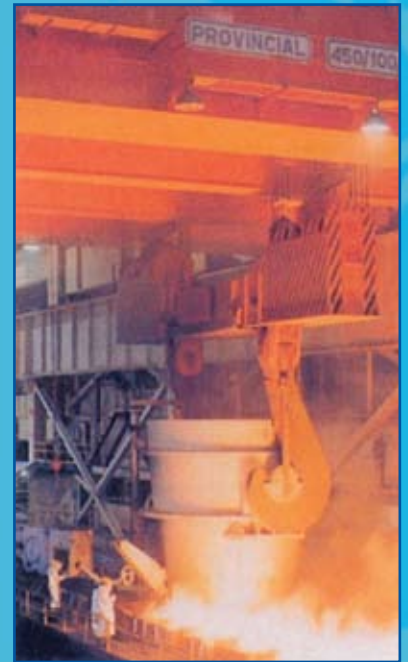

TOP-MECH
PROVINCIAL

SG02/54849 Cert No: MY05/0087